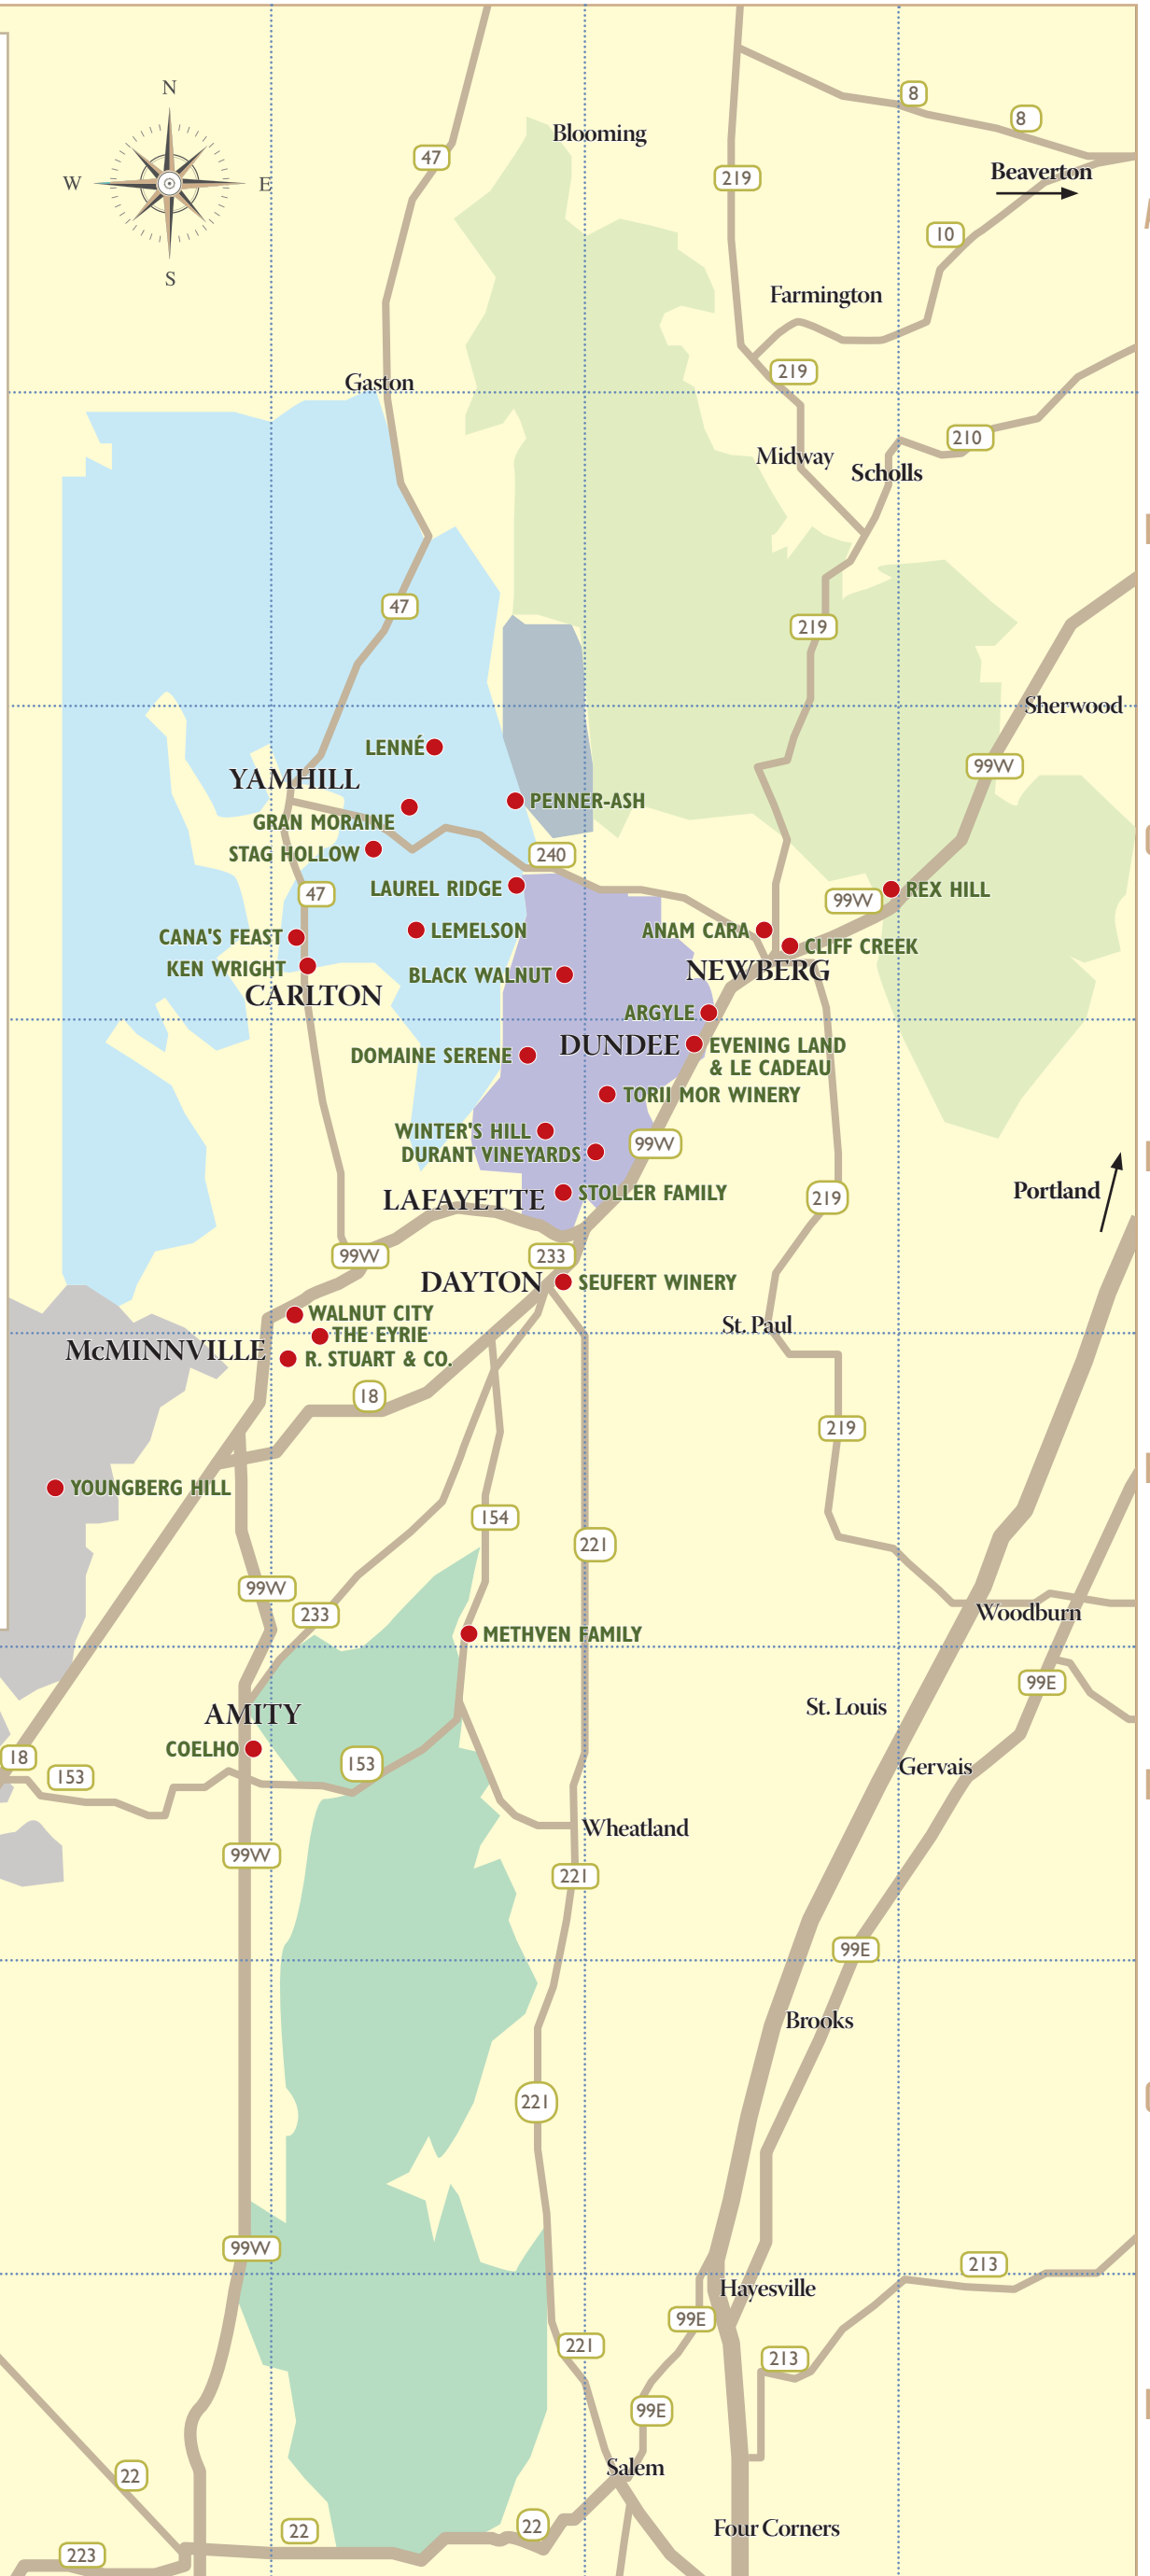

All caps in **GREEN** indicate members of Travel Yamhill Valley, for membership information visit: [TravelYamhill.com](http://TravelYamhill.com)

American Viticultural Areas

## AVAs

- Eola-Amity
- McMinnville
- Yamhill-Carlton
- Dundee Hills
- Chehalem Mountains
- Ribbon Ridge